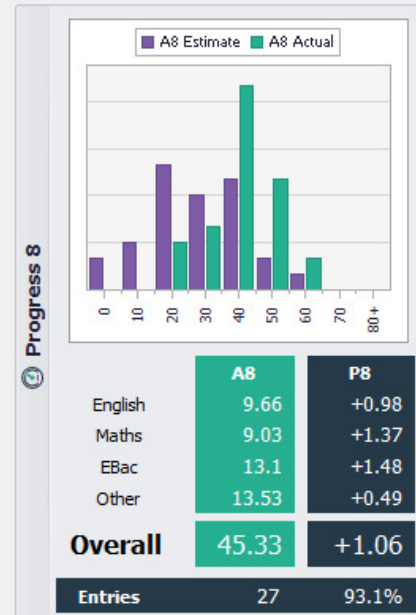

Science

	Entries	Pupils	Entries
1 Science Entry	29	100.00%	-
Grade 9-4	25	86.21%	86.21%
2 Science Entries	29	100.00%	-
Grade 9-4	25	86.21%	86.21%
3 Science Entries	12	41.38%	-
Grade 9-4	12	41.38%	100.00%
Bio / Chem / Phys	9	31.03%	-
Grade 9-4	9	31.03%	100.00%

MFL

	Entries	Pupils	Entries
1 MFL Entry	1	3.45%	-
Grade 9-4	0	0.00%	0.00%
2 MFL Entries	0	0.00%	-
Grade 9-4	0	0.00%	0.00%

English & Maths Threshold

Both Subjects	28%	10%	English Only
<5	8	3 5+	
<4	4	1 4+	Both Subjects
14%	3%	0% 83%	
Maths Only	0%	62%	4+ 0 24 4+ 5+ 0 18 5+

29 Pupils Entered - 100.00%

Entries

9 to 8 - inc A**s	(0.00%)
0	
9 to 7 - inc A*-A	(0.96%)
2	
9 to 5 - inc A*-B	(62.02%)
129	
9 to 5 - inc A*-C	(76.44%)
159	
9 to 4 - inc A*-C	(87.50%)
182	
Total	Average
208.00	7.17